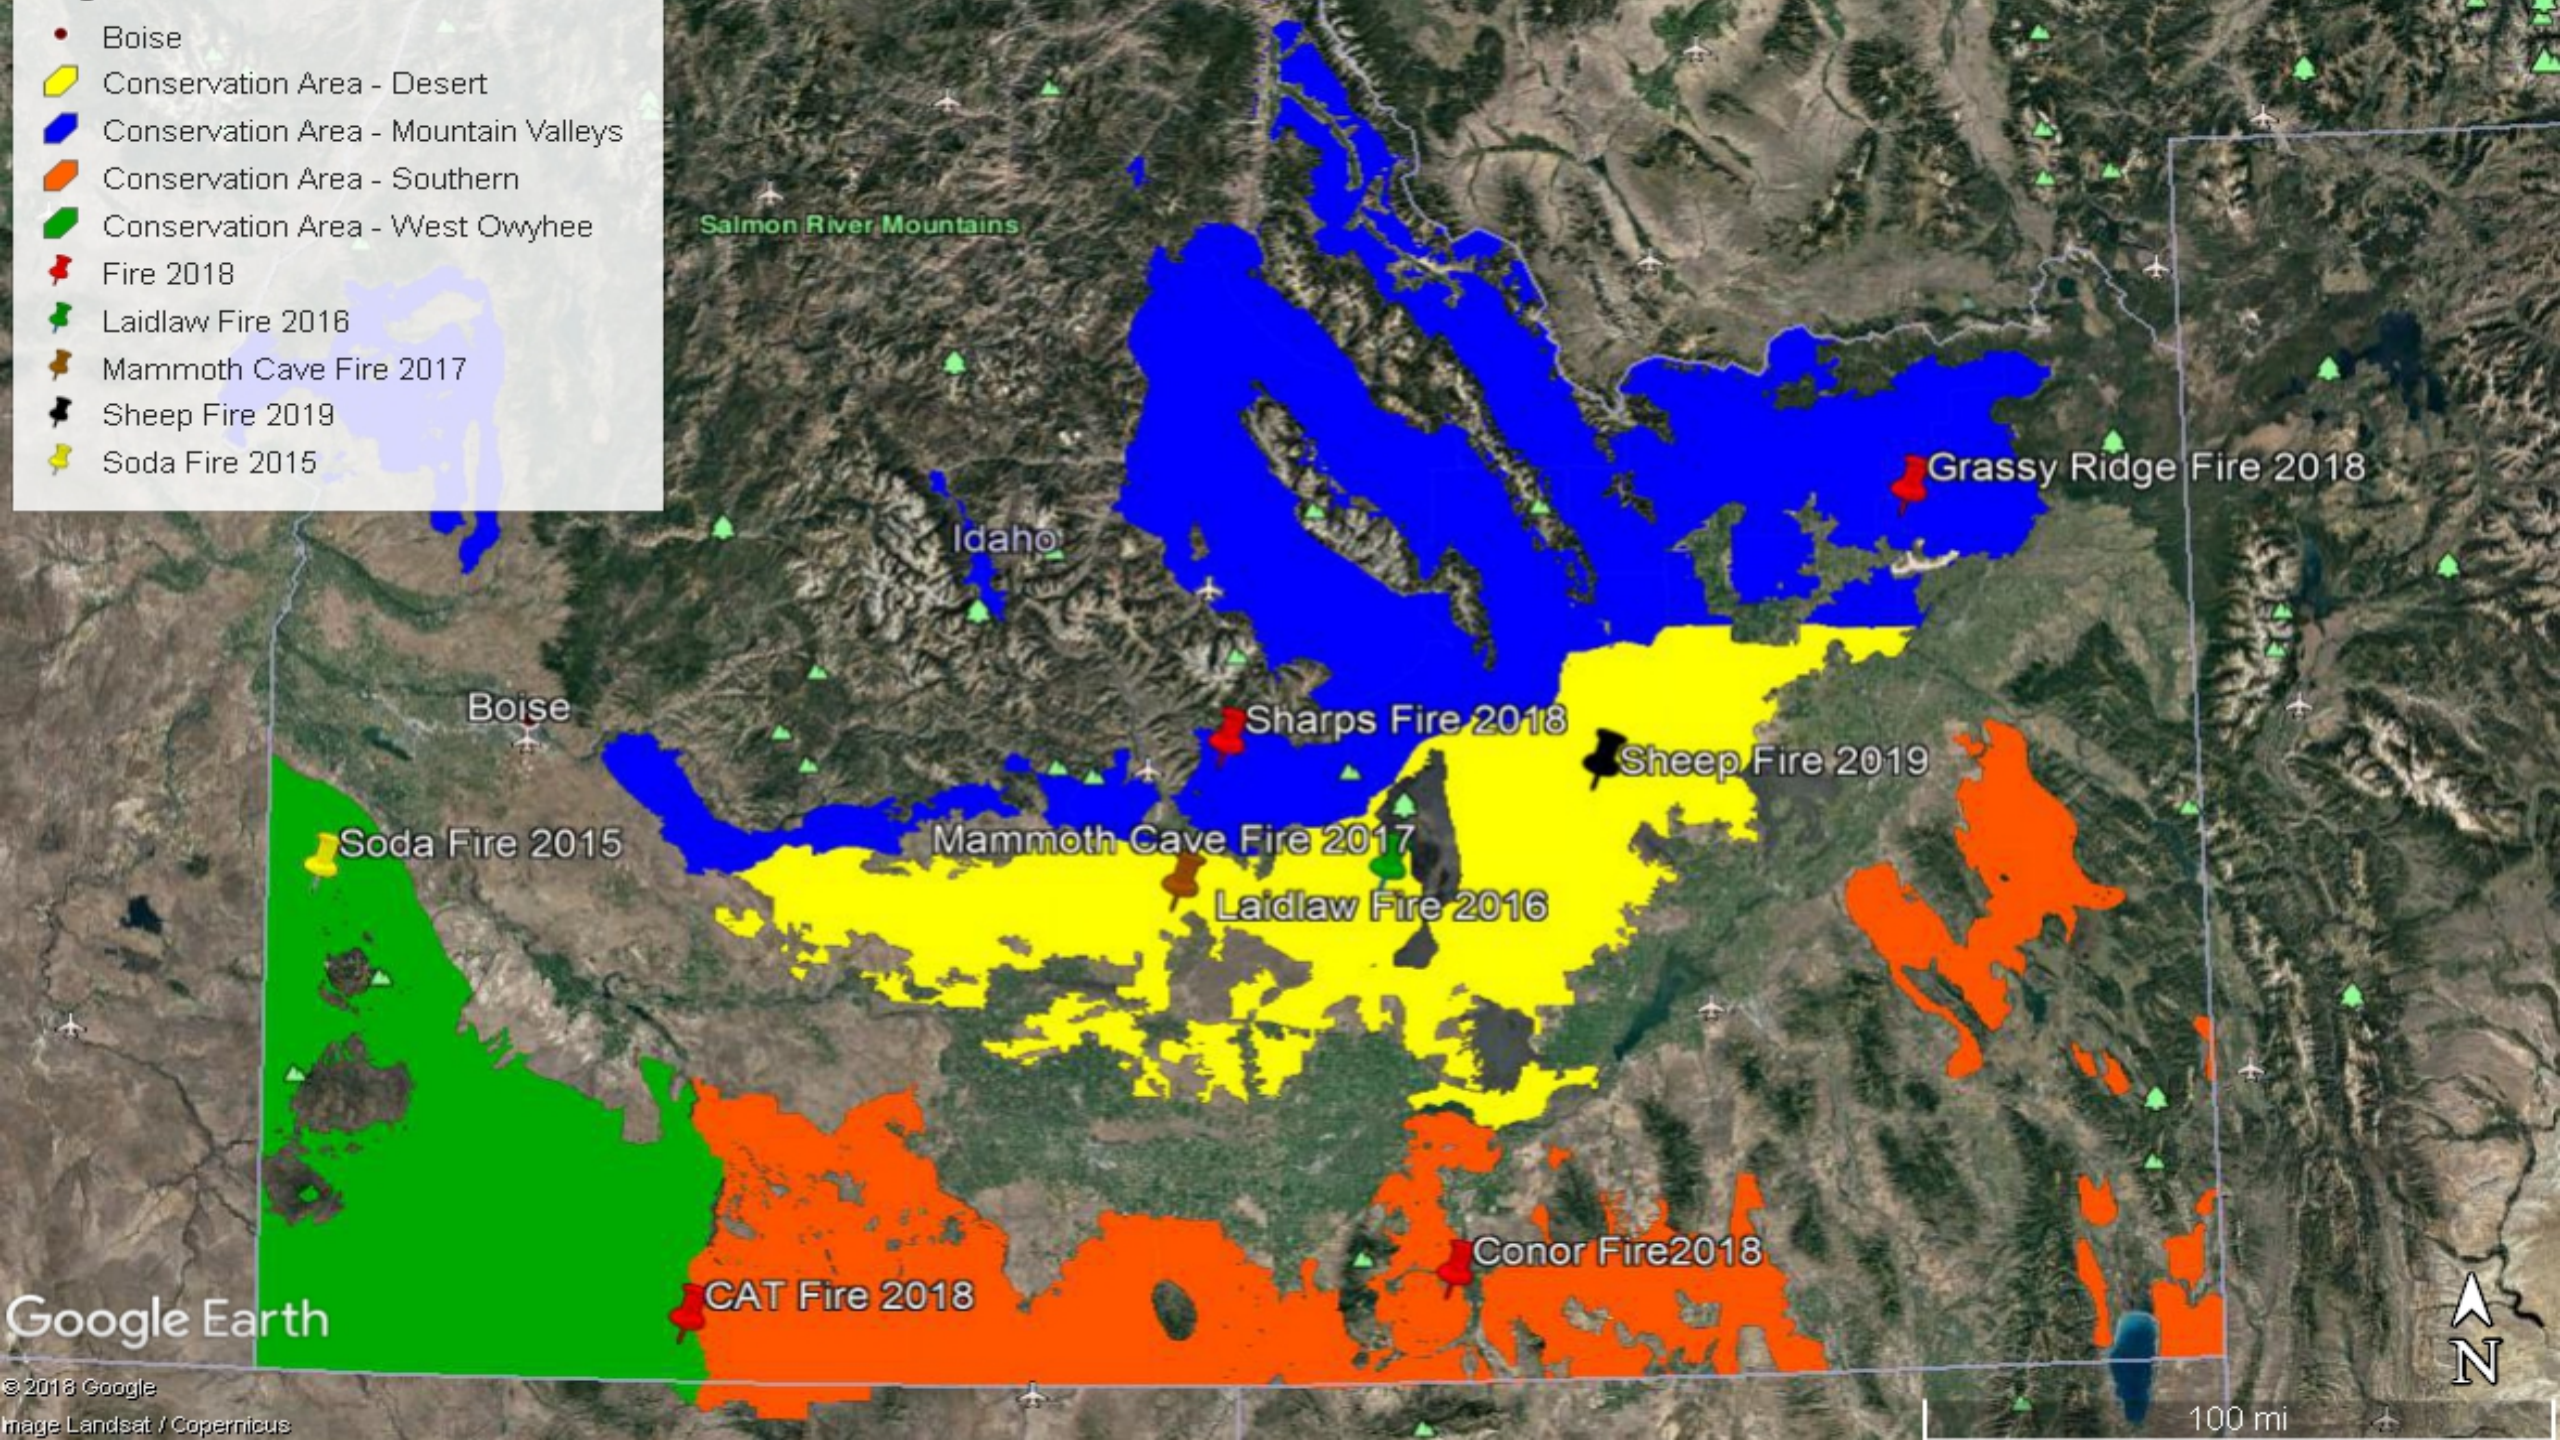

- Boise
- Conservation Area - Desert
- Conservation Area - Mountain Valleys
- Conservation Area - Southern
- Conservation Area - West Owyhee
- Fire 2018
- Laidlaw Fire 2016
- Mammoth Cave Fire 2017
- Sheep Fire 2019
- Soda Fire 2015

Google Earth

© 2018 Google
Image Landsat / Copernicus

100 mi